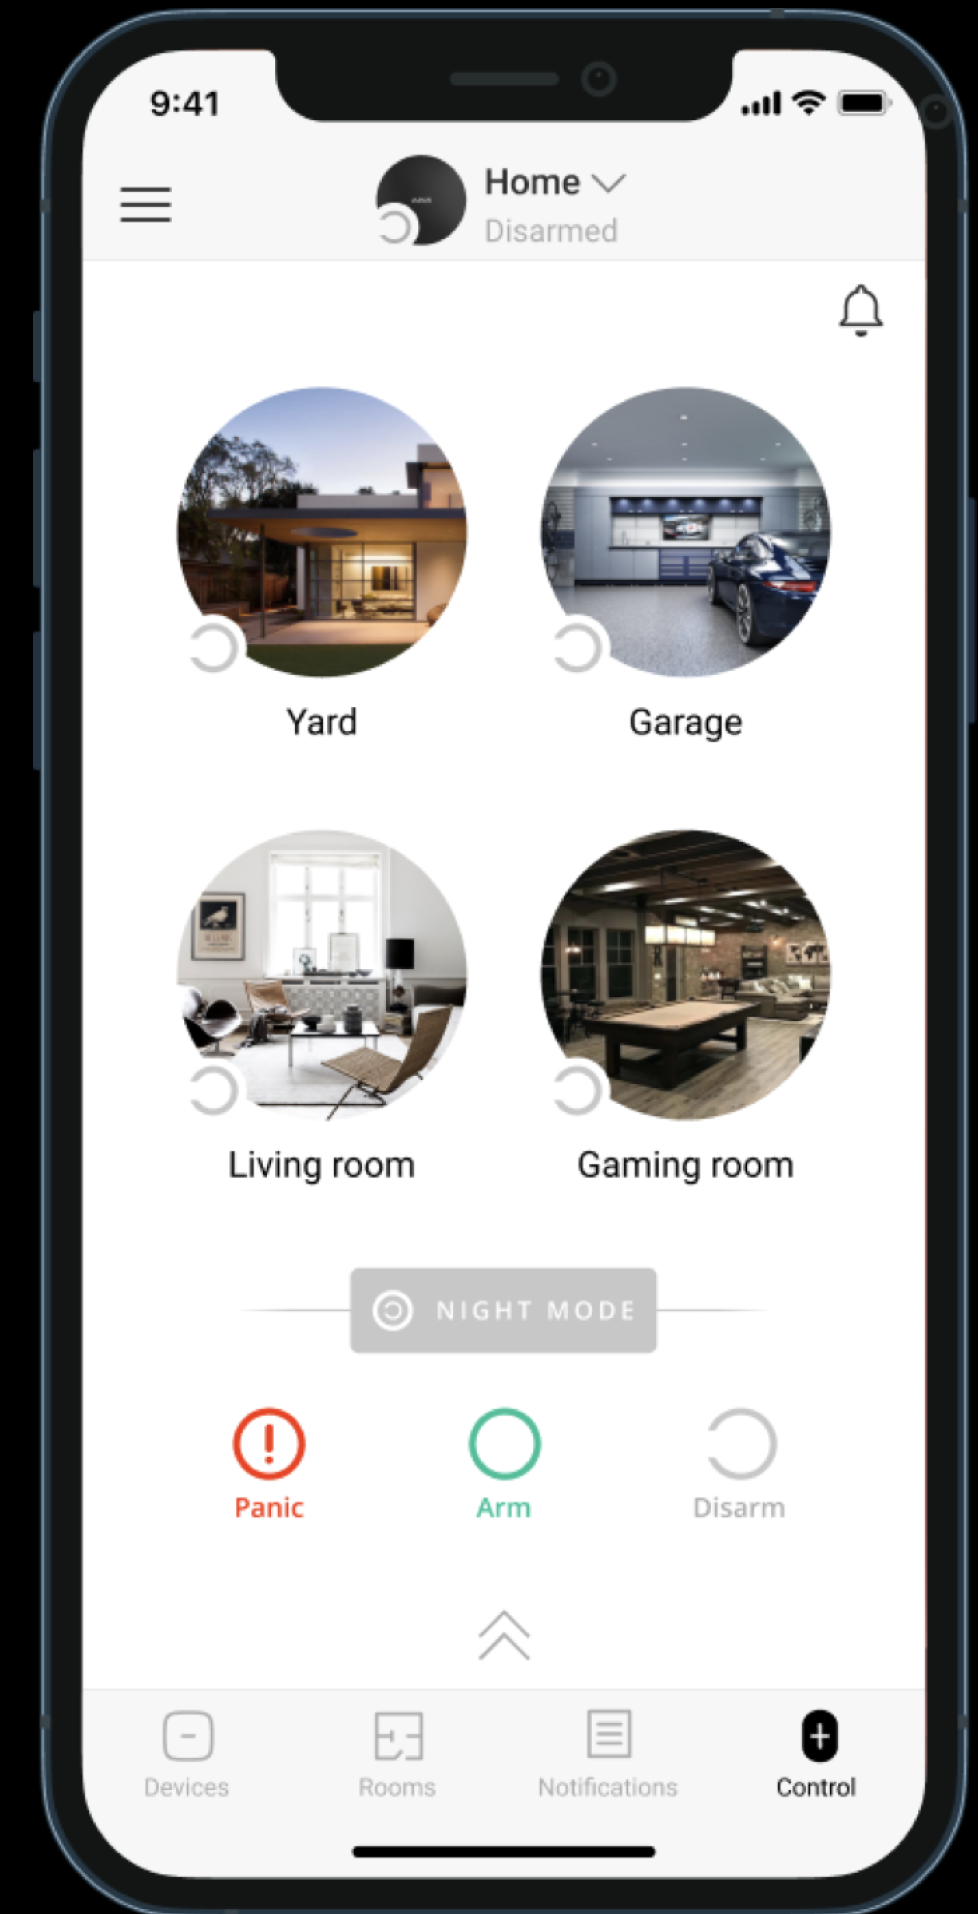

App features for the end user

- ✓ Arm and disarm the system
- ✓ Virtual panic button
- ✓ Notification tab
- ✓ Detailed device status
- ✓ Test devices
- ✓ Smart reminders
- ✓ Scenarios for comfort
- ✓ Keep security private
- ✓ Privacy menu
- ✓ Automated app updates

Sersys AG