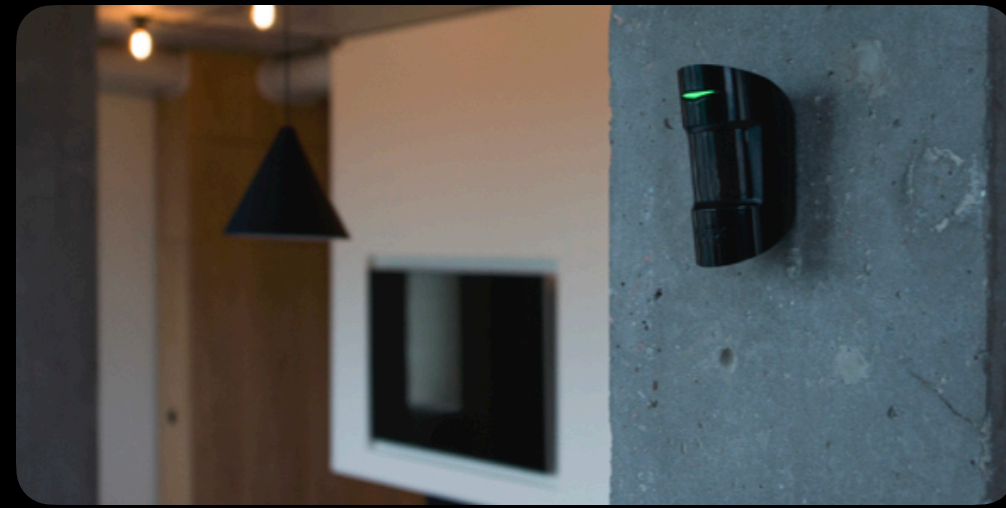

2 050 000 protected premises worldwide

Apartments